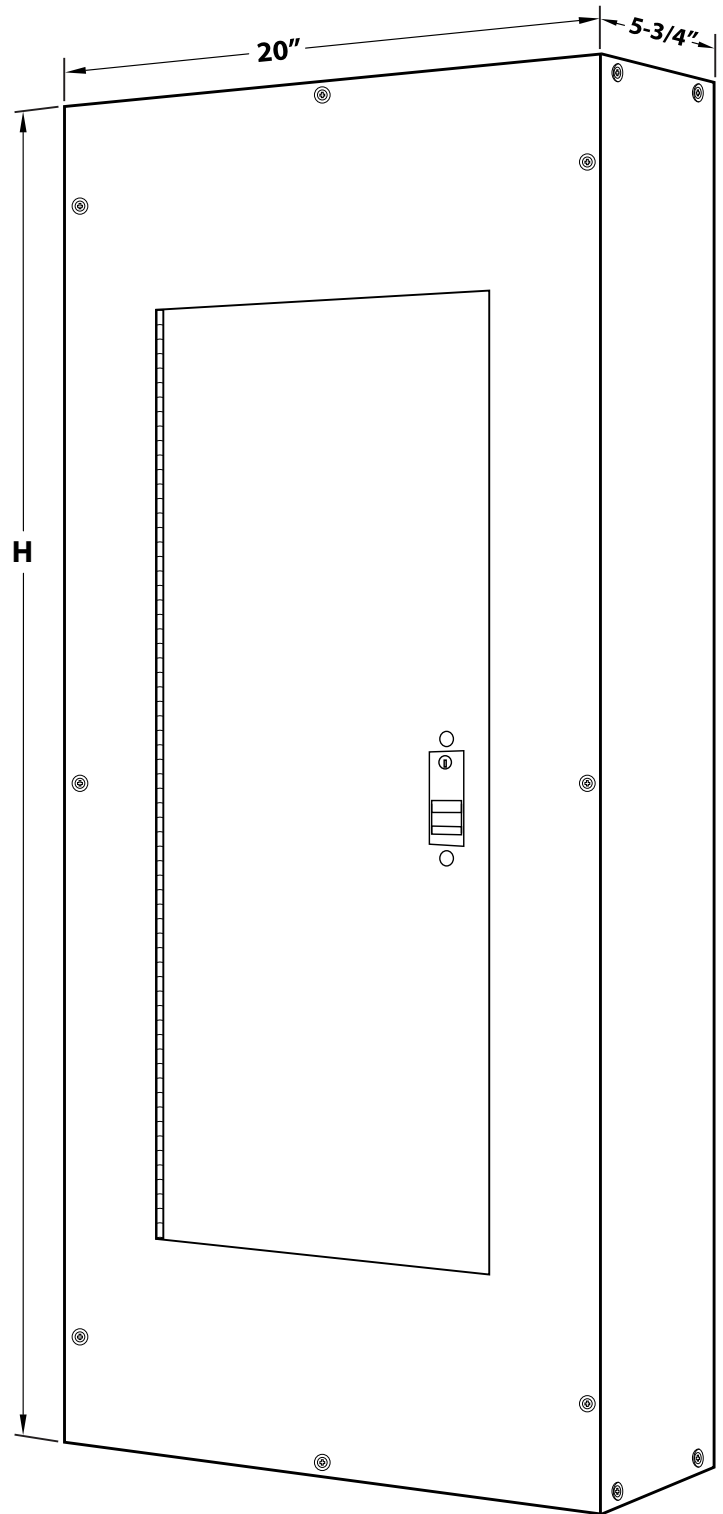

BENJAMIN Power Metered Controllable Breaker Panelboard Dimensions

			H
6 Breaker Panel	100 amp	Main Lugs Only	24"
		Main Breaker	30"
	225 amp	Main Lugs Only	27"
		Main Breaker	33"
400 amp	Main Lugs Only	33"	
	Main Breaker	45"	
12 Breaker Panel	100 amp	Main Lugs Only	27"
		Main Breaker	33"
	225 amp	Main Lugs Only	30"
		Main Breaker	36"
	400 amp	Main Lugs Only	36"
		Main Breaker	48"
18 Breaker Panel	100 amp	Main Lugs Only	30"
		Main Breaker	36"
	225 amp	Main Lugs Only	33"
		Main Breaker	39"
	400 amp	Main Lugs Only	39"
		Main Breaker	51"
24 Breaker Panel	100 amp	Main Lugs Only	33"
		Main Breaker	39"
	225 amp	Main Lugs Only	36"
		Main Breaker	42"
	400 amp	Main Lugs Only	42"
		Main Breaker	54"
30 Breaker Panel	100 amp	Main Lugs Only	36"
		Main Breaker	42"
	225 amp	Main Lugs Only	39"
		Main Breaker	45"
	400 amp	Main Lugs Only	45"
		Main Breaker	57"
36 Breaker Panel	225 amp	Main Lugs Only	42"
		Main Breaker	48"
	400 amp	Main Lugs Only	48"
		Main Breaker	60"
42 Breaker Panel	225 amp	Main Lugs Only	45"
		Main Breaker	51"
	400 amp	Main Lugs Only	51"
		Main Breaker	63"